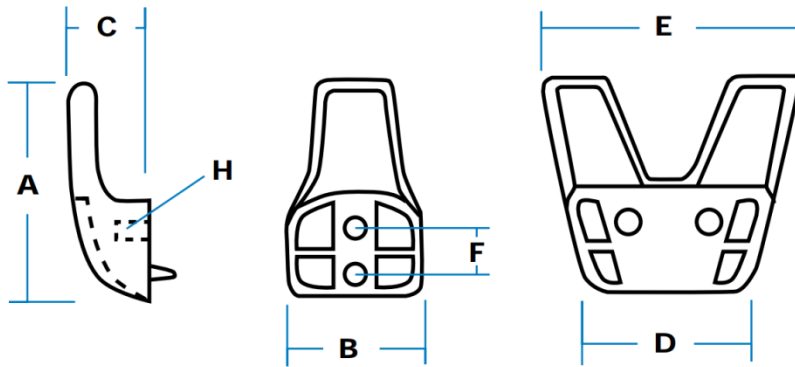

### Features

- Attractive moulded hooks, retained through fixing hole(s) which are concealed in service by press-shut integral covers
- Available as single or double hook models

### Material

- Moulded in polypropylene, black textured finish

Part No.	Type	A	B	C	D	E	F	H
GG4-G01145	Single Hook	51	33	16	-	-	15	5
GG4-G01146	Double Hook		-		40	61	-	